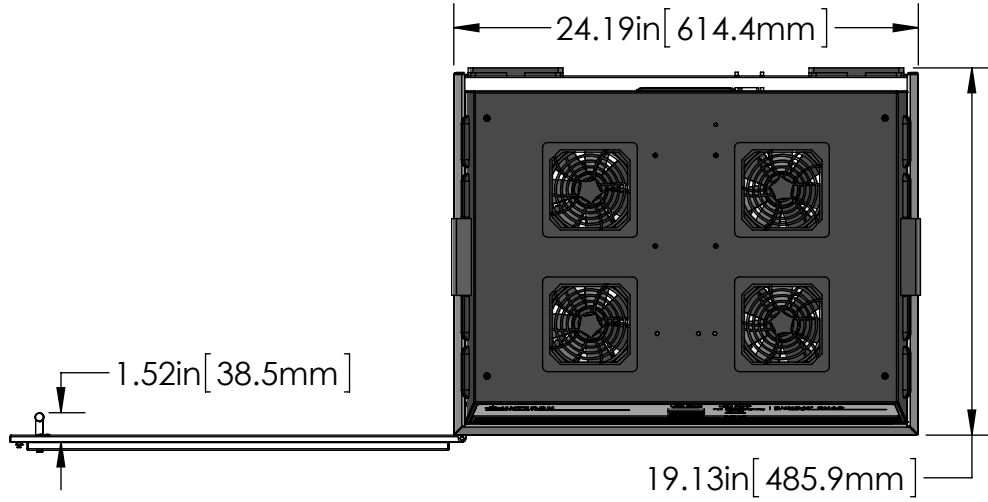

SUNRAY QUAD WITH RAYVEN QUAD

TOP VIEW WITH LAMP HEAD

TOP VIEW WITHOUT LAMP HEAD

FRONT VIEW WITH LAMP HEAD

DISTANCE BETWEEN
BOTTOM OF
LAMP HEAD AND
ADJUSTABLE TRAY

- .00in [0mm]
 - 1.51in [38.4mm]
 - 4.00in [101.6mm]
 - 6.00in [152.4mm]
 - 8.00in [203.2mm]
 - 10.00in [254mm]
 - 11.98in [304.3mm]
 - 12.50in [317.5mm]
- TRAY REMOVED

ISOMETRIC VIEW