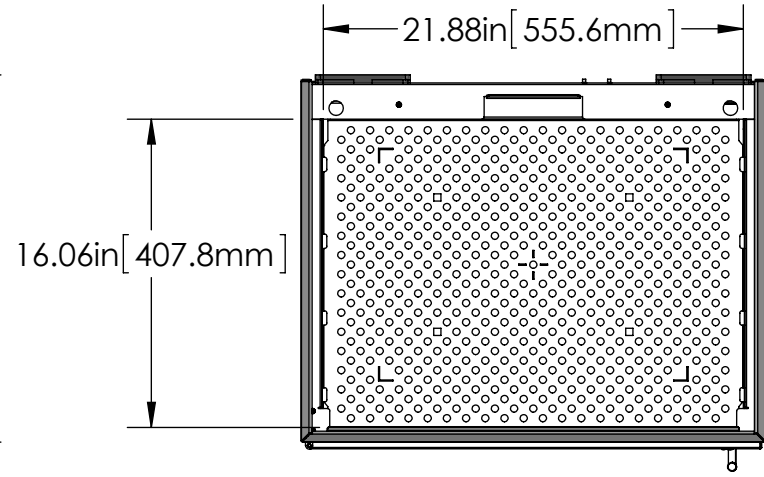

SUNRAY QUAD WITH RAYVEN QUAD

TOP VIEW WITH LAMP HEAD

TOP VIEW WITHOUT LAMP HEAD

FRONT VIEW WITH LAMP HEAD

DISTANCE BETWEEN
BOTTOM OF
LAMP HEAD AND
ADJUSTABLE TRAY

- .00in [0mm]
 - 1.51in [38.4mm]
 - 4.00in [101.6mm]
 - 6.00in [152.4mm]
 - 8.00in [203.2mm]
 - 10.00in [254mm]
 - 11.98in [304.3mm]
 - 12.50in [317.5mm]
- TRAY REMOVED

ISOMETRIC VIEW