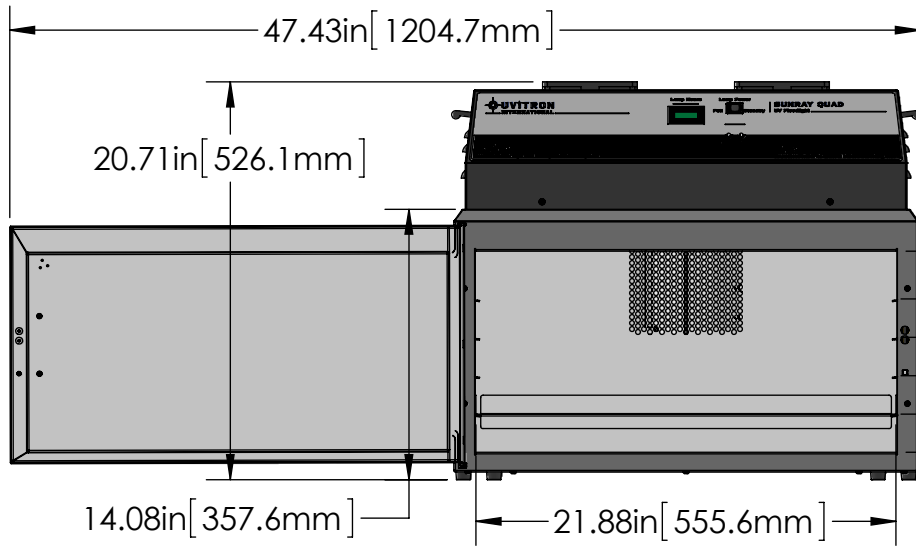

SUNRAY QUAD WITH RAYVEN QUAD

TOP VIEW WITH LAMP HEAD

TOP VIEW WITHOUT LAMP HEAD

FRONT VIEW WITH LAMP HEAD

DISTANCE BETWEEN
BOTTOM OF
LAMP HEAD AND
ADJUSTABLE TRAY

- .00in [0mm]
 - 1.51in [38.4mm]
 - 4.00in [101.6mm]
 - 6.00in [152.4mm]
 - 8.00in [203.2mm]
 - 10.00in [254mm]
 - 11.98in [304.3mm]
 - 12.50in [317.5mm]
- TRAY REMOVED

ISOMETRIC VIEW