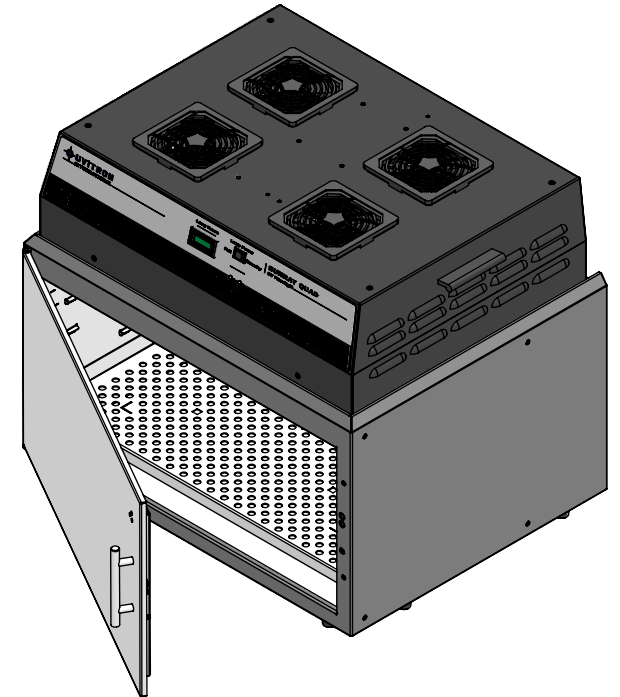

SUNRAY QUAD WITH RAYVEN QUAD

TOP VIEW WITH LAMP HEAD

TOP VIEW WITHOUT LAMP HEAD

FRONT VIEW WITH LAMP HEAD

DISTANCE BETWEEN
BOTTOM OF
LAMP HEAD AND
ADJUSTABLE TRAY

- .00in [0mm]
 - 1.51in [38.4mm]
 - 4.00in [101.6mm]
 - 6.00in [152.4mm]
 - 8.00in [203.2mm]
 - 10.00in [254mm]
 - 11.98in [304.3mm]
 - 12.50in [317.5mm]
- TRAY REMOVED

ISOMETRIC VIEW