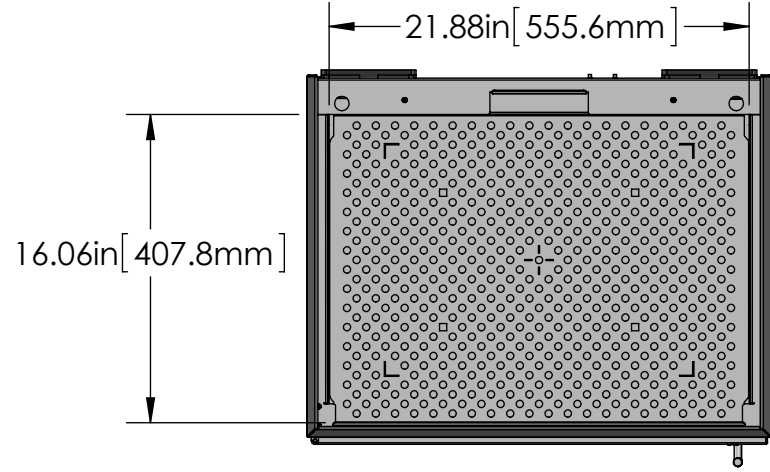

SKYWAVE WITH RAYVEN QUAD

TOP VIEW WITH LAMP HEAD

TOP VIEW WITHOUT LAMP HEAD

FRONT VIEW WITH LAMP HEAD

- DISTANCE BETWEEN
BOTTOM OF
LAMP HEAD AND
ADJUSTABLE TRAY
- .00in [0mm]
 - 1.51in [38.4mm]
 - 4.00in [101.6mm]
 - 6.00in [152.4mm]
 - 8.00in [203.2mm]
 - 10.00in [254mm]
 - 11.98in [304.3mm]
 - 12.50in [317.5mm]
- TRAY REMOVED