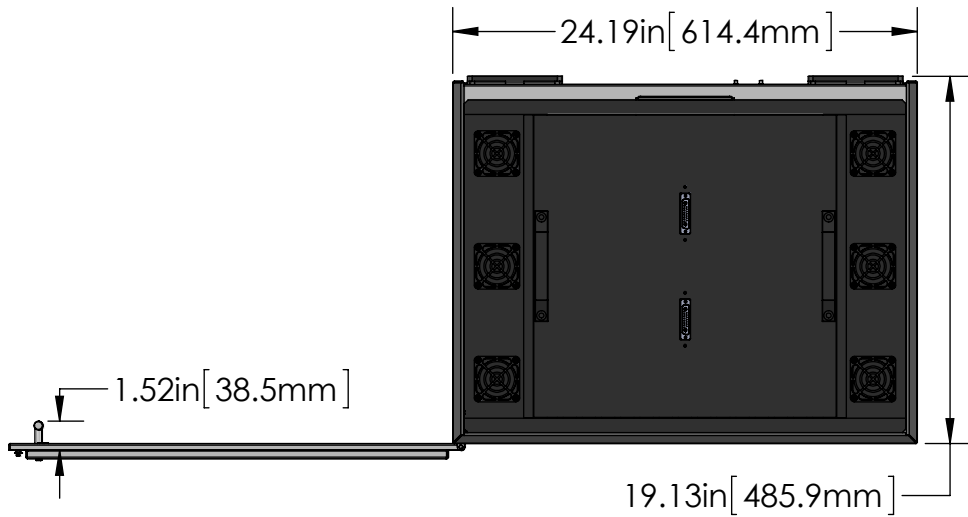

SKYWAVE WITH RAYVEN QUAD

TOP VIEW WITH LAMP HEAD

TOP VIEW WITHOUT LAMP HEAD

FRONT VIEW WITH LAMP HEAD

- DISTANCE BETWEEN
BOTTOM OF
LAMP HEAD AND
ADJUSTABLE TRAY
- .00in [0mm]
 - 1.51in [38.4mm]
 - 4.00in [101.6mm]
 - 6.00in [152.4mm]
 - 8.00in [203.2mm]
 - 10.00in [254mm]
 - 11.98in [304.3mm]
 - 12.50in [317.5mm]
- TRAY REMOVED