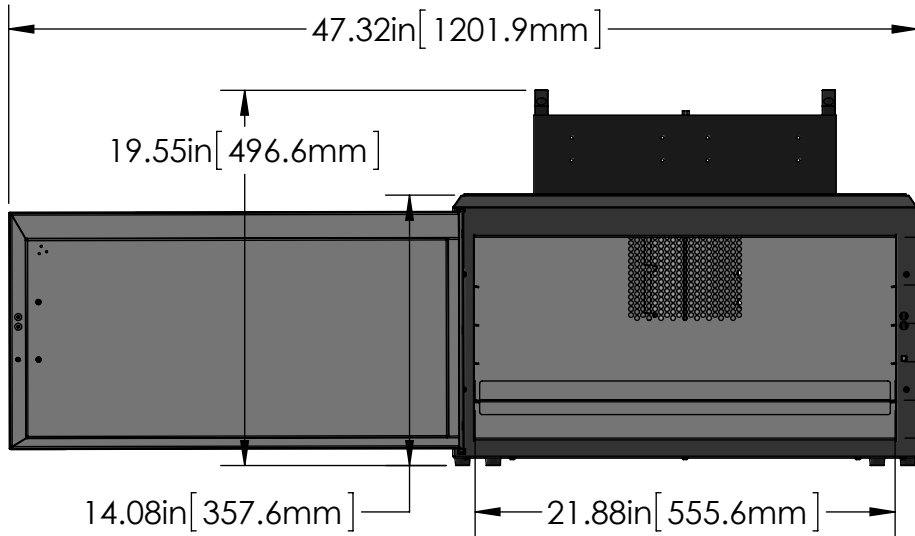

SKYWAVE WITH RAYVEN QUAD

TOP VIEW WITH LAMP HEAD

TOP VIEW WITHOUT LAMP HEAD

FRONT VIEW WITH LAMP HEAD

- DISTANCE BETWEEN
BOTTOM OF
LAMP HEAD AND
ADJUSTABLE TRAY
- .00in [0mm]
 - 1.51in [38.4mm]
 - 4.00in [101.6mm]
 - 6.00in [152.4mm]
 - 8.00in [203.2mm]
 - 10.00in [254mm]
 - 11.98in [304.3mm]
 - 12.50in [317.5mm]
- TRAY REMOVED